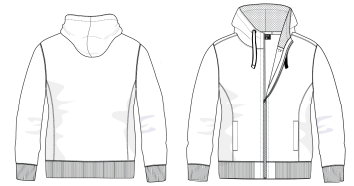

Measurement list

Style Info		BW Picture	
Brand	Clique	Style	Classic Hoody Full Zip
Article number	021045	Gender	Ladies
		Size	XS - 2XL

Production Size Specification

		XS	S	M	L	XL	2XL		Toleranc
A	1/2 Chest	44,00	47,00	50,00	54,00	58,00	62,00		
B	1/2 Waist	40,00	43,00	46,00	50,00	54,00	58,00		
C	1/2 Bottom above rib	42,00	45,00	48,00	52,00	56,00	60,00		
CC	1/2 Bottom Relaxed	39,00	42,00	45,00	49,00	53,00	57,00		
D	Body Length HPS	61,00	63,00	65,00	67,00	69,00	71,00		