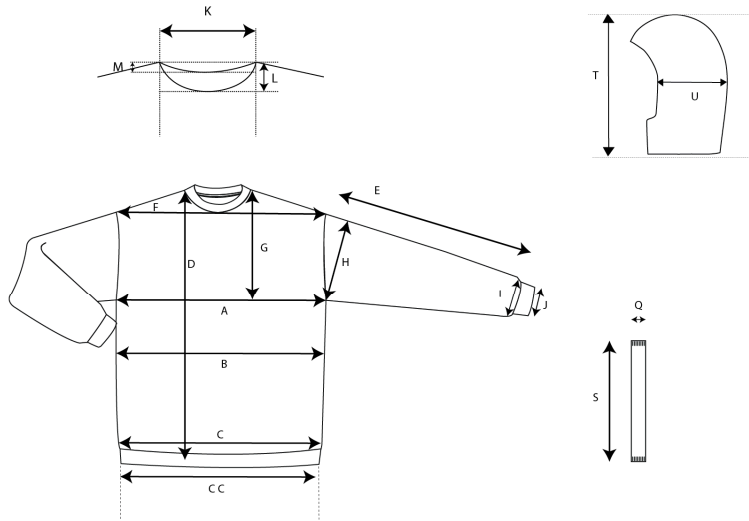

Measurement list

Style Info		BW Picture	
Brand	Clique	Style	Classic Hoody Full Zip
Article number	021045	Gender	Ladies
		Size	XS - 2XL

Production Size Specification

		XS	S	M	L	XL	2XL		Toleranc
A	1/2 Chest	44,00	47,00	50,00	54,00	58,00	62,00		
B	1/2 Waist	40,00	43,00	46,00	50,00	54,00	58,00		
C	1/2 Bottom above rib	42,00	45,00	48,00	52,00	56,00	60,00		
CC	1/2 Bottom Relaxed	39,00	42,00	45,00	49,00	53,00	57,00		
D	Body Length HPS	61,00	63,00	65,00	67,00	69,00	71,00		